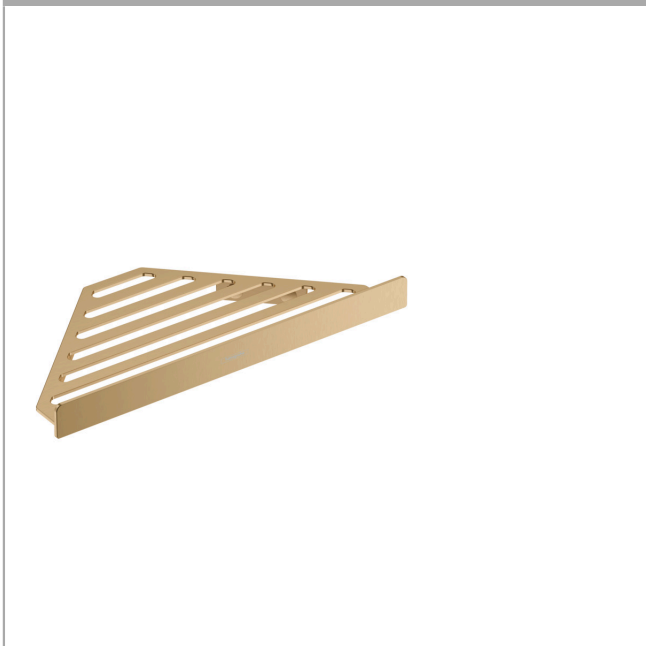

AddStoris
Corner basket
 Surfaces: **Brushed Bronze** Article Number: **41741140**

Description

product features

- wall-mounted
- material holder: metal
- with mounting material
- concealed fastening
- drilling distance: 40 mm
- diameter drill hole: 6 mm
- can be used additional as a shelf

Design awards

reddot winner 2021

Product image

Scale drawing